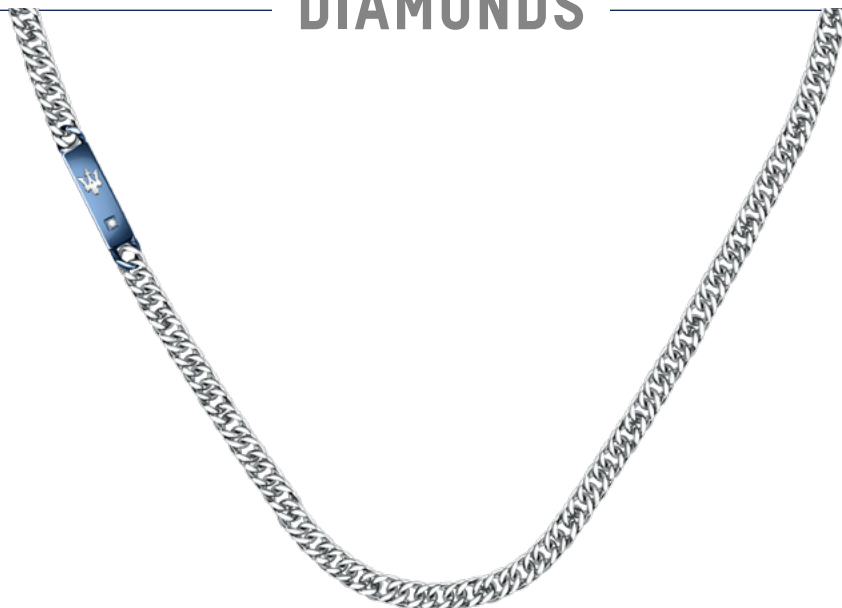

JM222AVE02
69 €

JM222AVE07
69 €

Acciaio, pelle riciclata e PVD
Stainless Steel, recycled leather and PVD

COLLANE NECKLACES

DIAMONDS

JM221ATY02
119 €

CERAMIC

JM423ATZ27
79 €