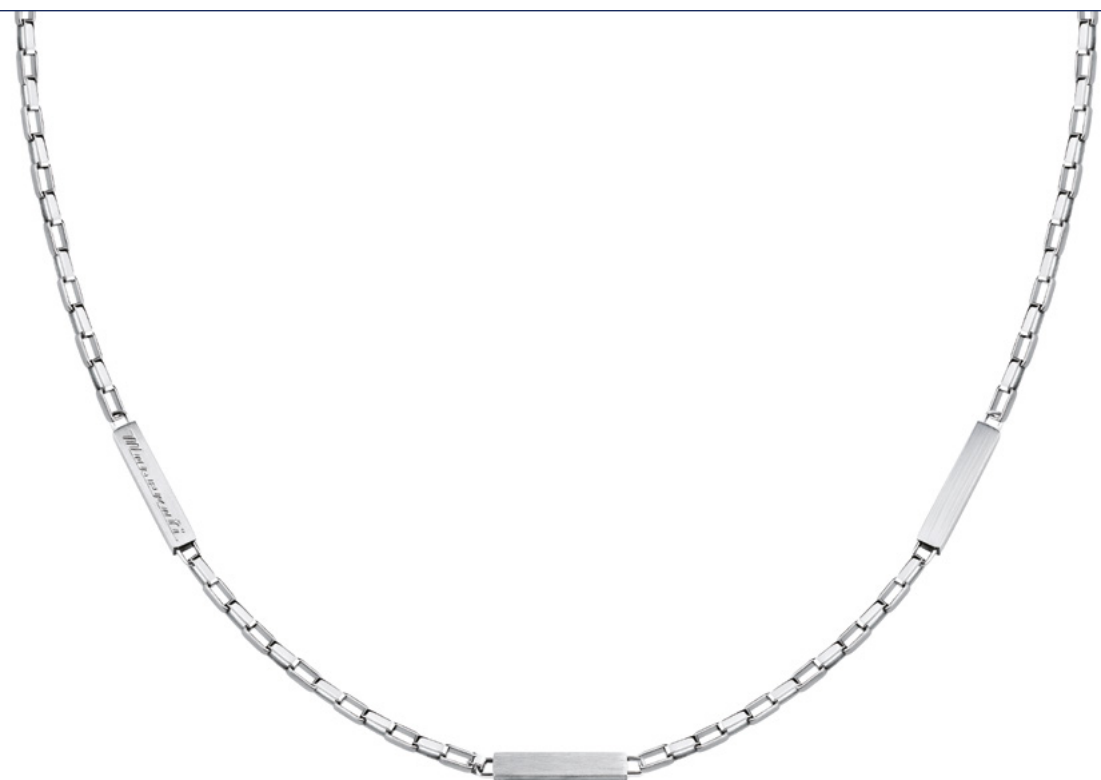

JM425AVD109
89 €

NEW

JM425AVD110
79 €

Acciaio, IP blu
Stainless steel, IP blue

COLLANE *NECKLACES*

ICONIC

JM422AVD13
79 €

JM422AVD14
79 €